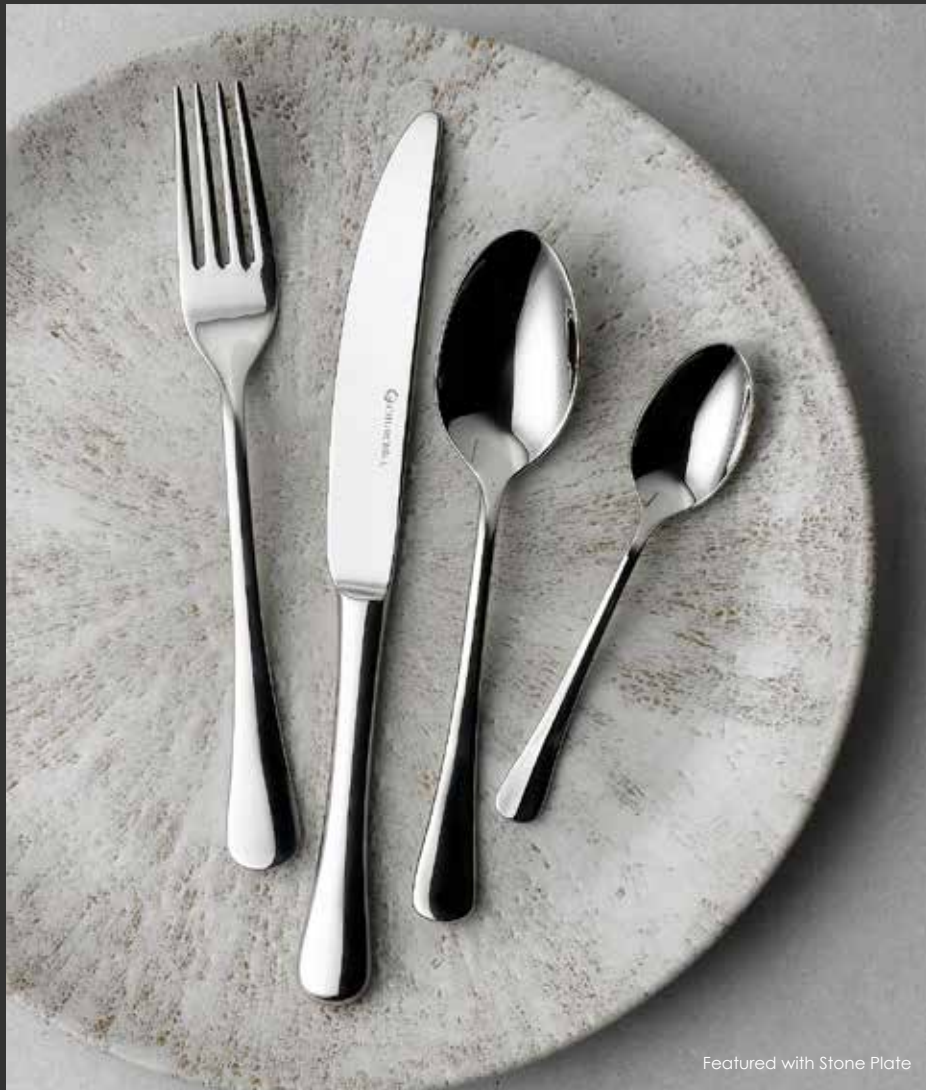

TEASPOON
IS TESP1 13.6cm
2.5mm
CTN QTY 12

DEMITASSE SPOON
IS DMSP1 11cm
2.5mm
CTN QTY 12

CHURCHILL

Tanner

Soft and simplistic Tanner cutlery shapes are stylish and ergonomically designed for comfort when holding. The contemporary and versatile design is ideal for both casual or premium dining, enhancing the dining experience and complementing the Churchill ceramics portfolio.